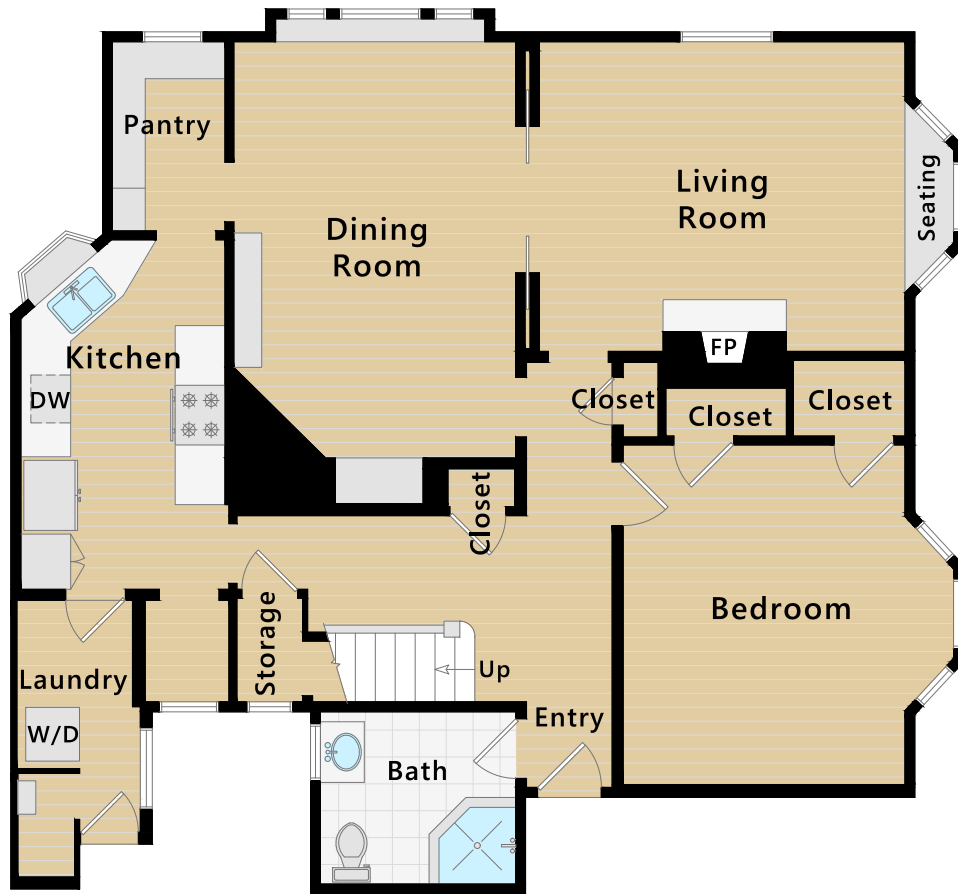

# 1900 Leavenworth Street

San Francisco, CA

Main Level

Upper Level