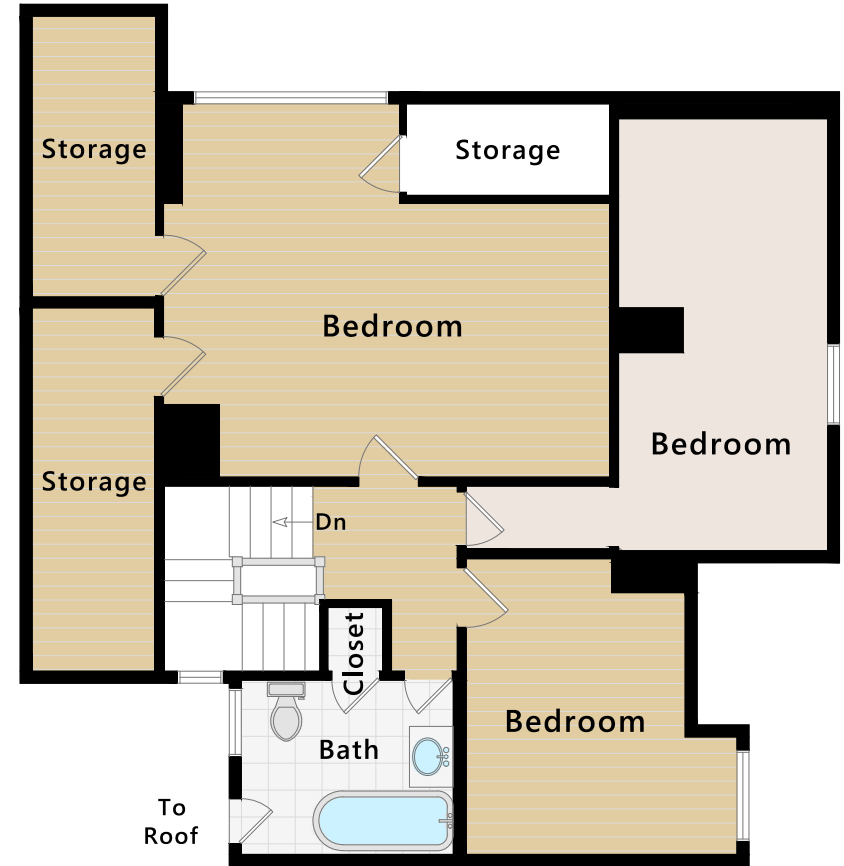

# 1900 Leavenworth Street

San Francisco, CA

Main Level

Upper Level